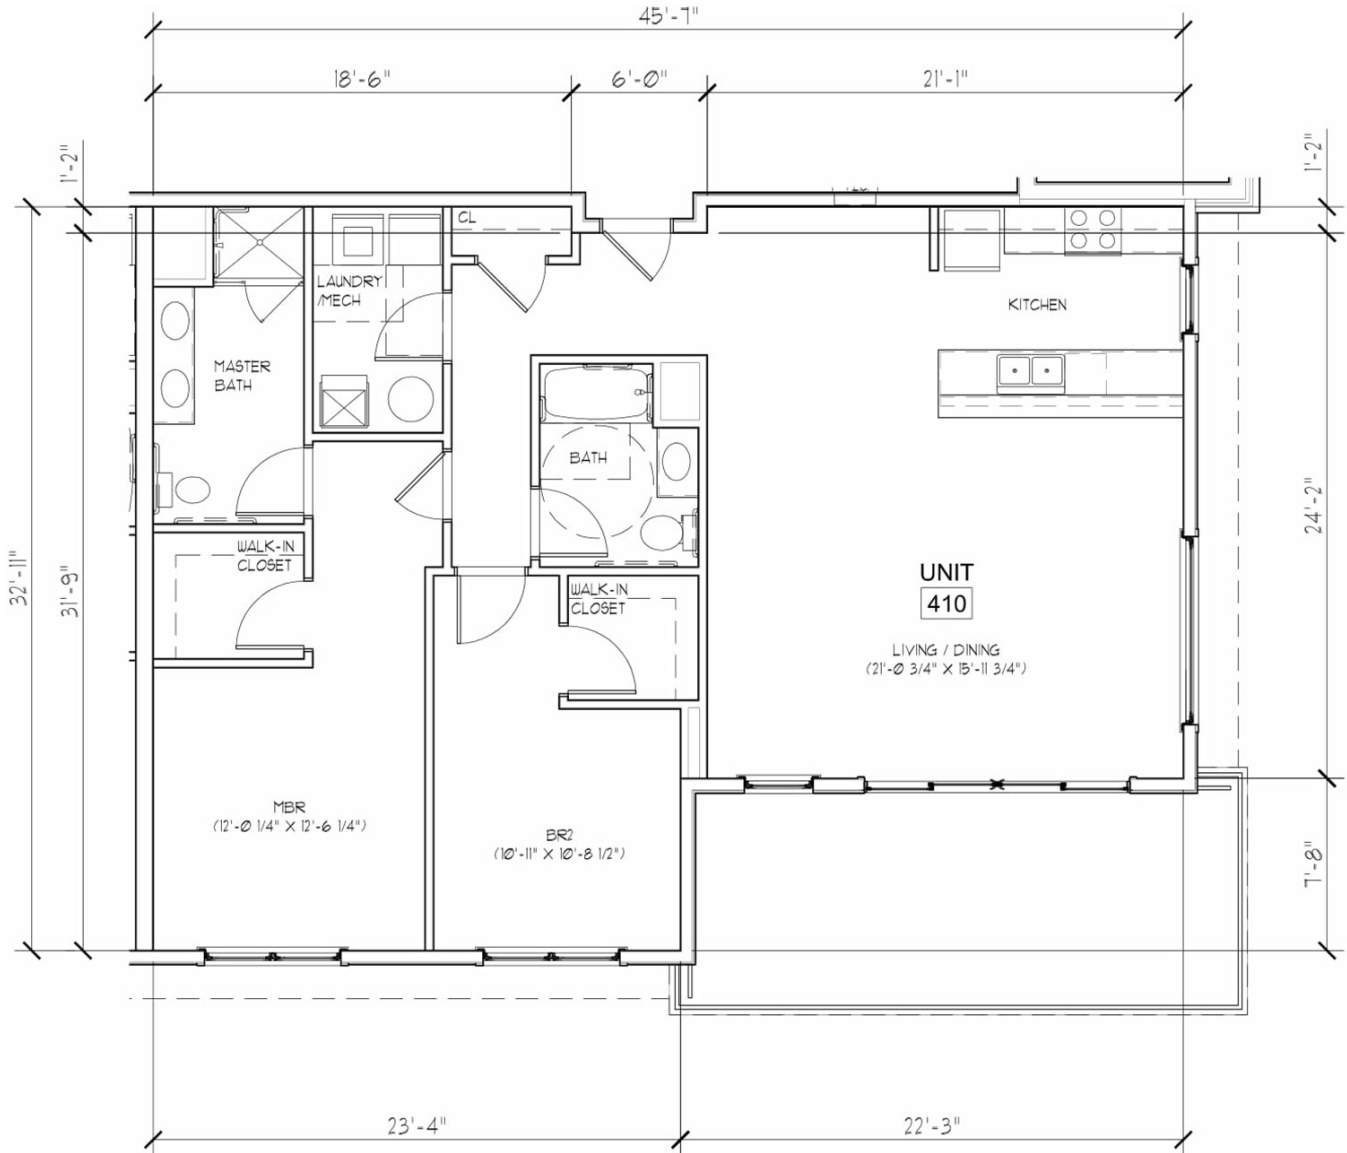

Unit 410 Layout

SCALE: 1/8"=1'-0"

UNIT 410
APPROX. AREA = 1,325 S.F.

The Scott Varley Team
REAL ESTATE Licensed Associate Real Estate Broker
518.281.6808 | SCOTTVARLEY.COM