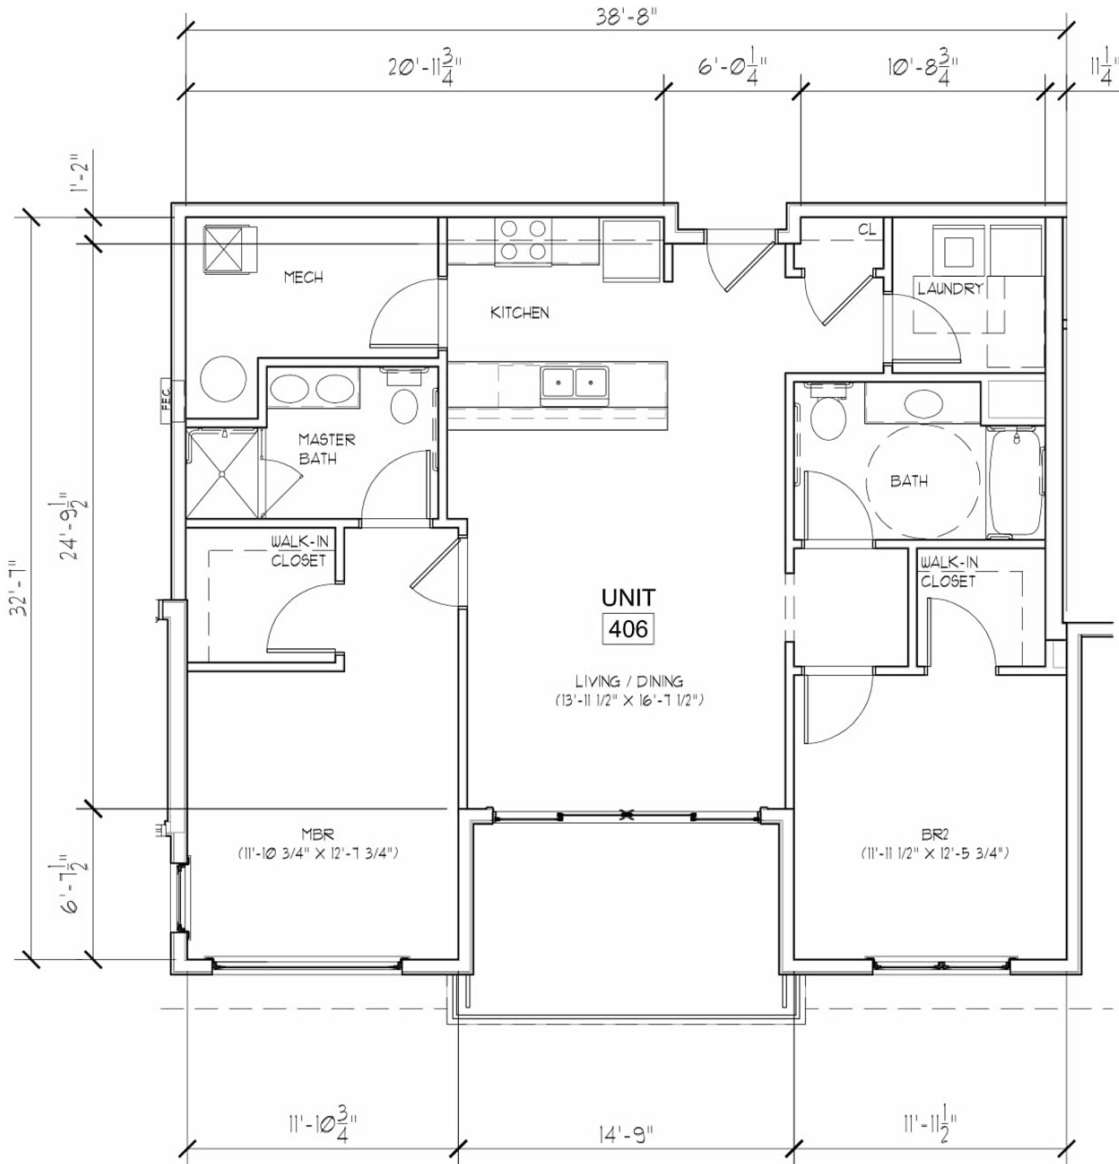

Unit 406 Layout

SCALE: 1/8"=1'-0"

UNIT 406
APPROX. AREA = 1,138 S.F.

The Scott Varley Team
REAL ESTATE Licensed Associate Real Estate Broker
518.281.6808 | SCOTTVARLEY.COM