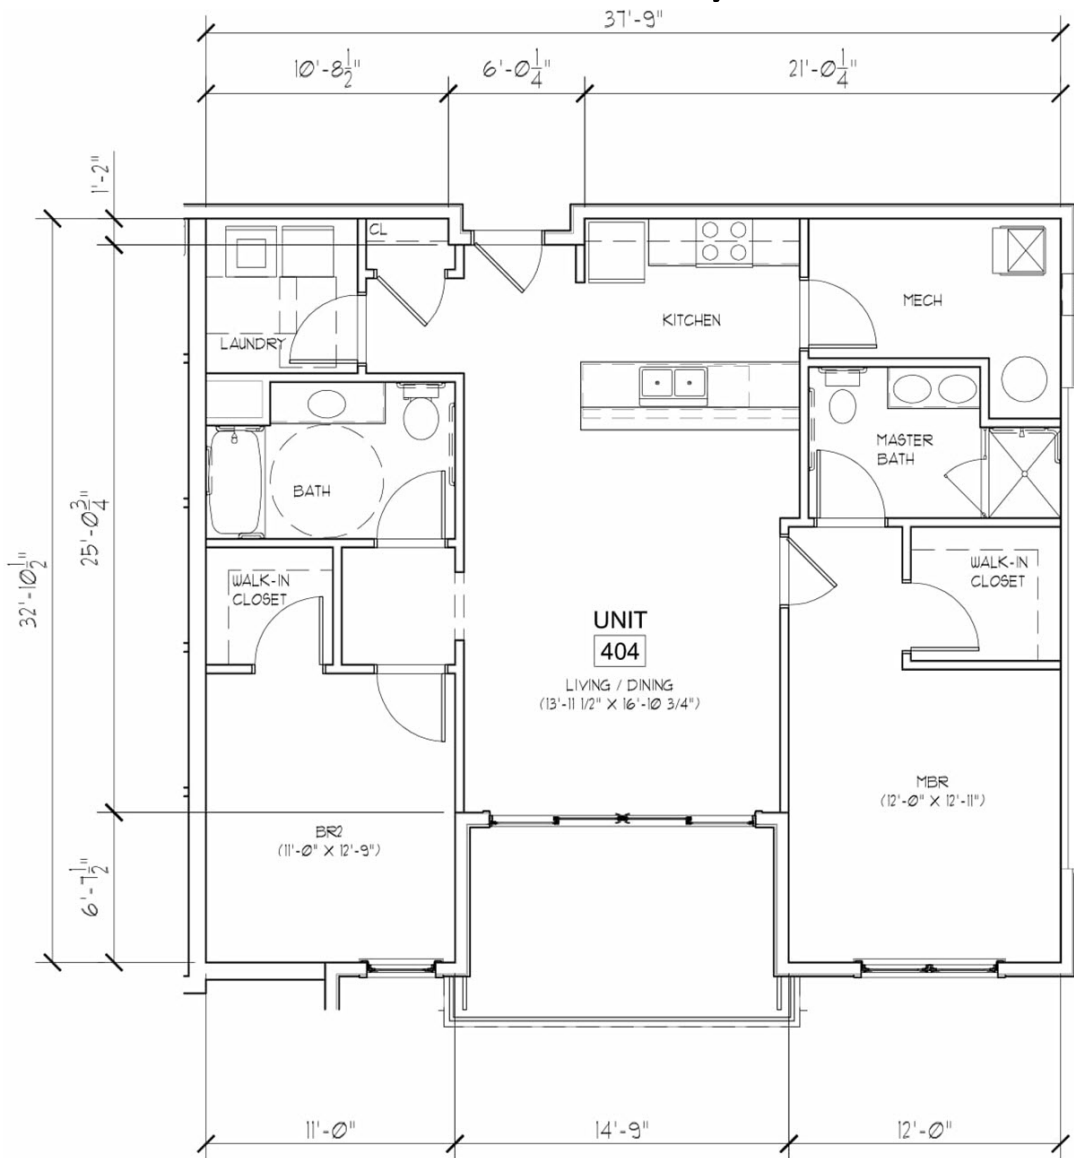

Unit 404 Layout

SCALE: 1/8"=1'-0"

UNIT 404
APPROX. AREA = 1,135 S.F.

The Scott Varley Team
REAL ESTATE Licensed Associate Real Estate Broker
518.281.6808 | SCOTTVARLEY.COM