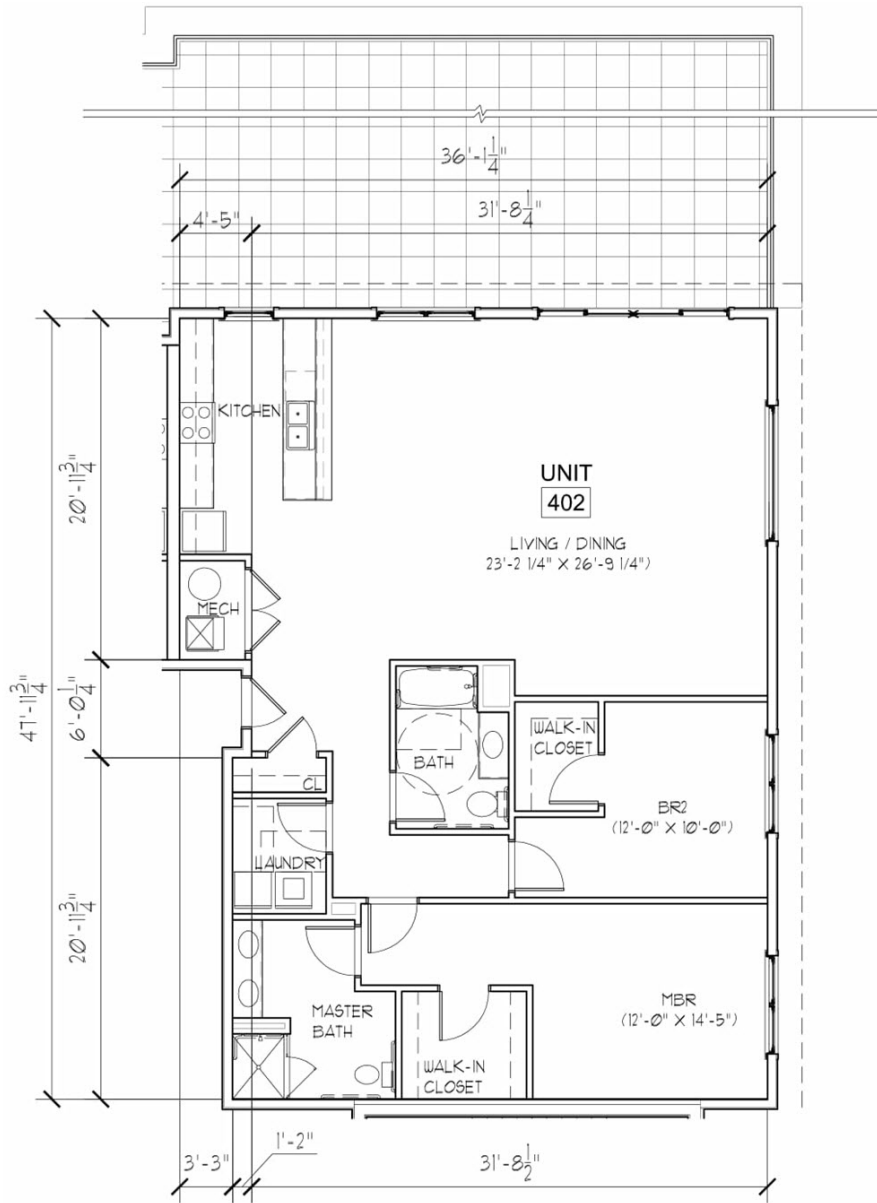

Unit 402 Layout

SCALE: 3/32"=1'-0"

UNIT 402
APPROX. AREA = 1,638 S.F.

The Scott Varley Team
REAL ESTATE Licensed Associate Real Estate Broker
518.281.6808 | SCOTTVARLEY.COM