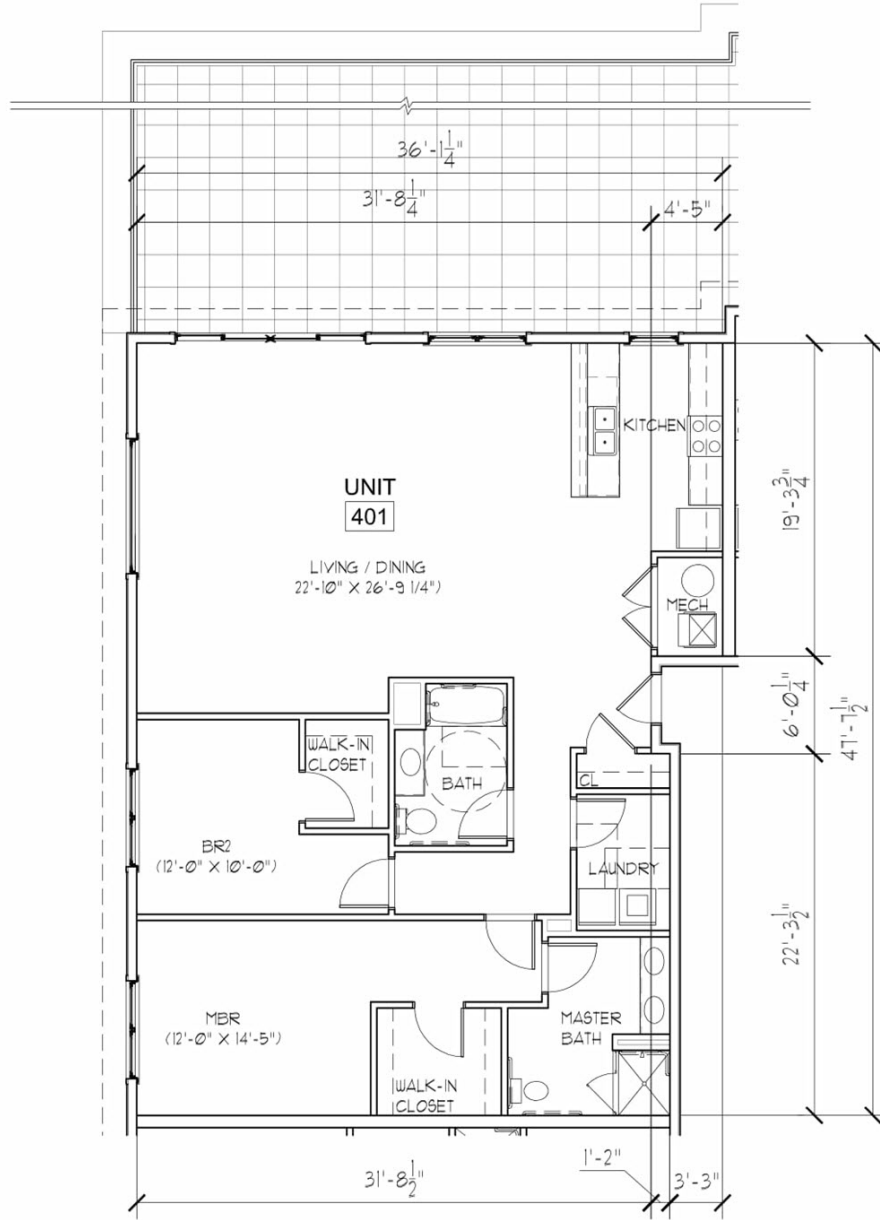

## Unit 401 Layout

SCALE: 3/32"=1'-0"

UNIT 401  
APPROX. AREA = 1,621 S.F.

The Scott Varley Team  
REAL ESTATE Licensed Associate Real Estate Broker  
518.281.6808 | SCOTTVARLEY.COM