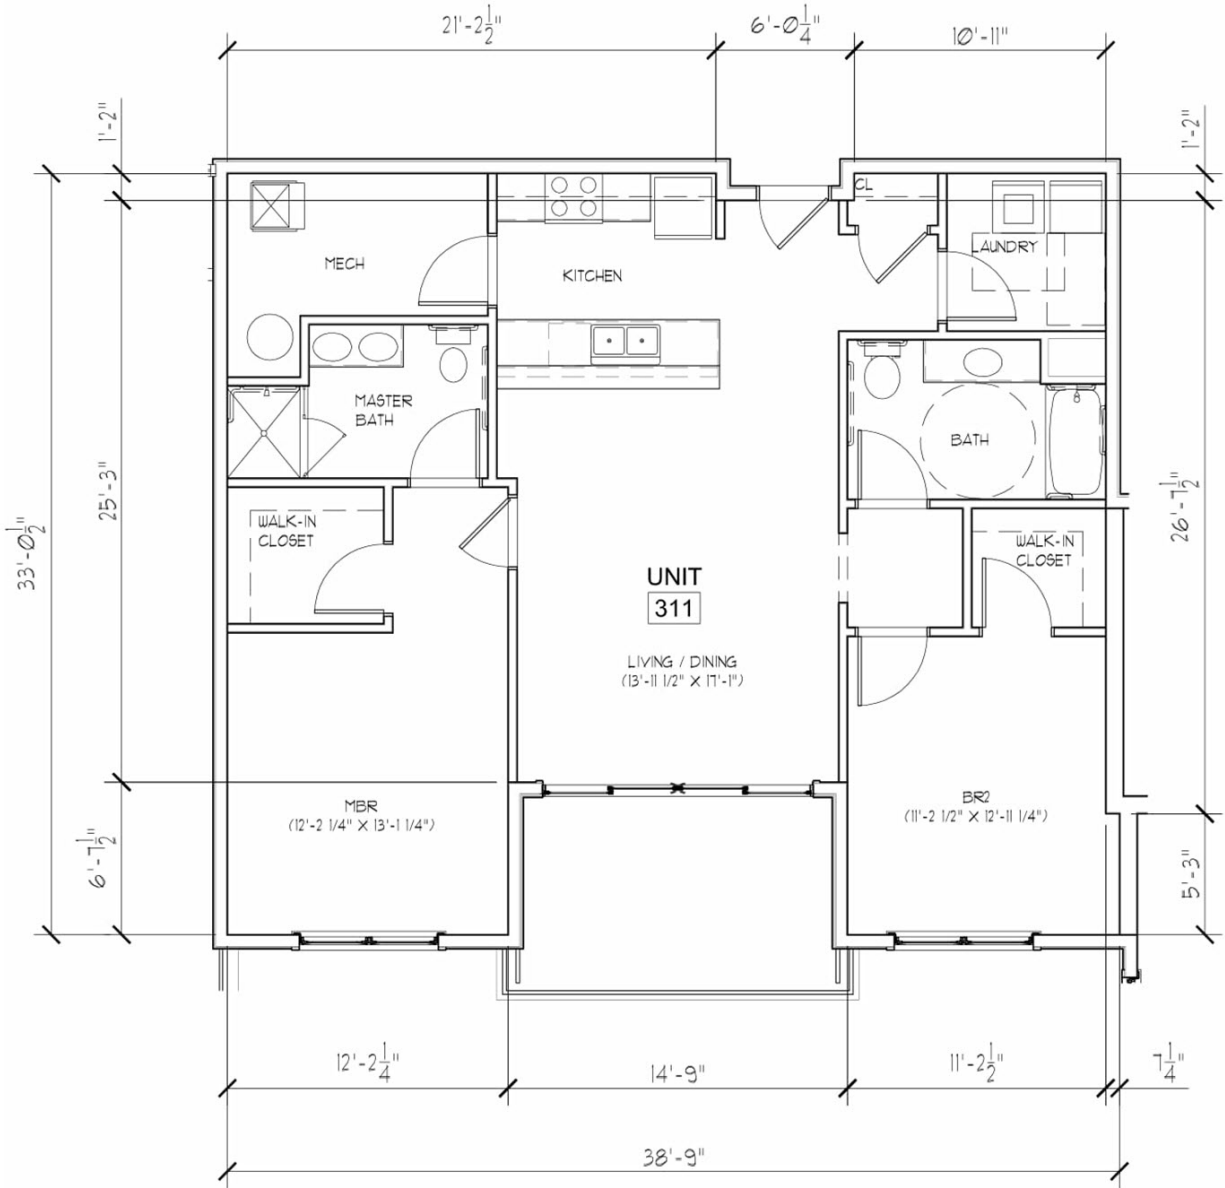

## Unit 311 Layout

SCALE: 1/8"=1'-0"

UNIT 311  
APPROX. AREA = 1,159 S.F.

**The Scott Varley Team**  
REAL ESTATE Licensed Associate Real Estate Broker  
518.281.6808 | SCOTTVARLEY.COM