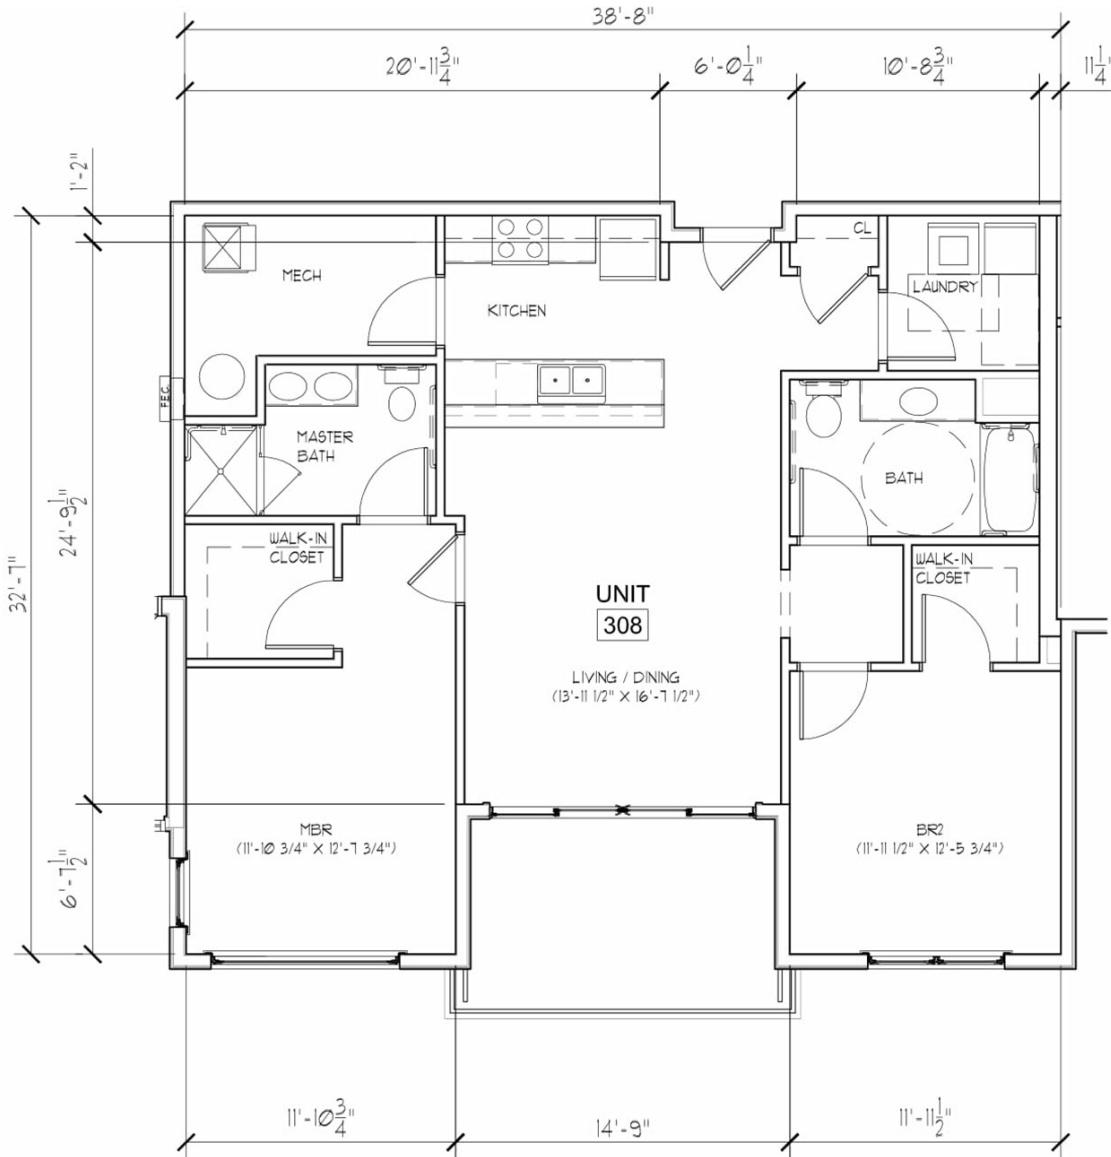

Unit 308 Layout

SCALE: 1/8"=1'-0"

UNIT 308
APPROX. AREA = 1,138 S.F.

The Scott Varley Team
REAL ESTATE Licensed Associate Real Estate Broker
518.281.6808 | SCOTTVARLEY.COM