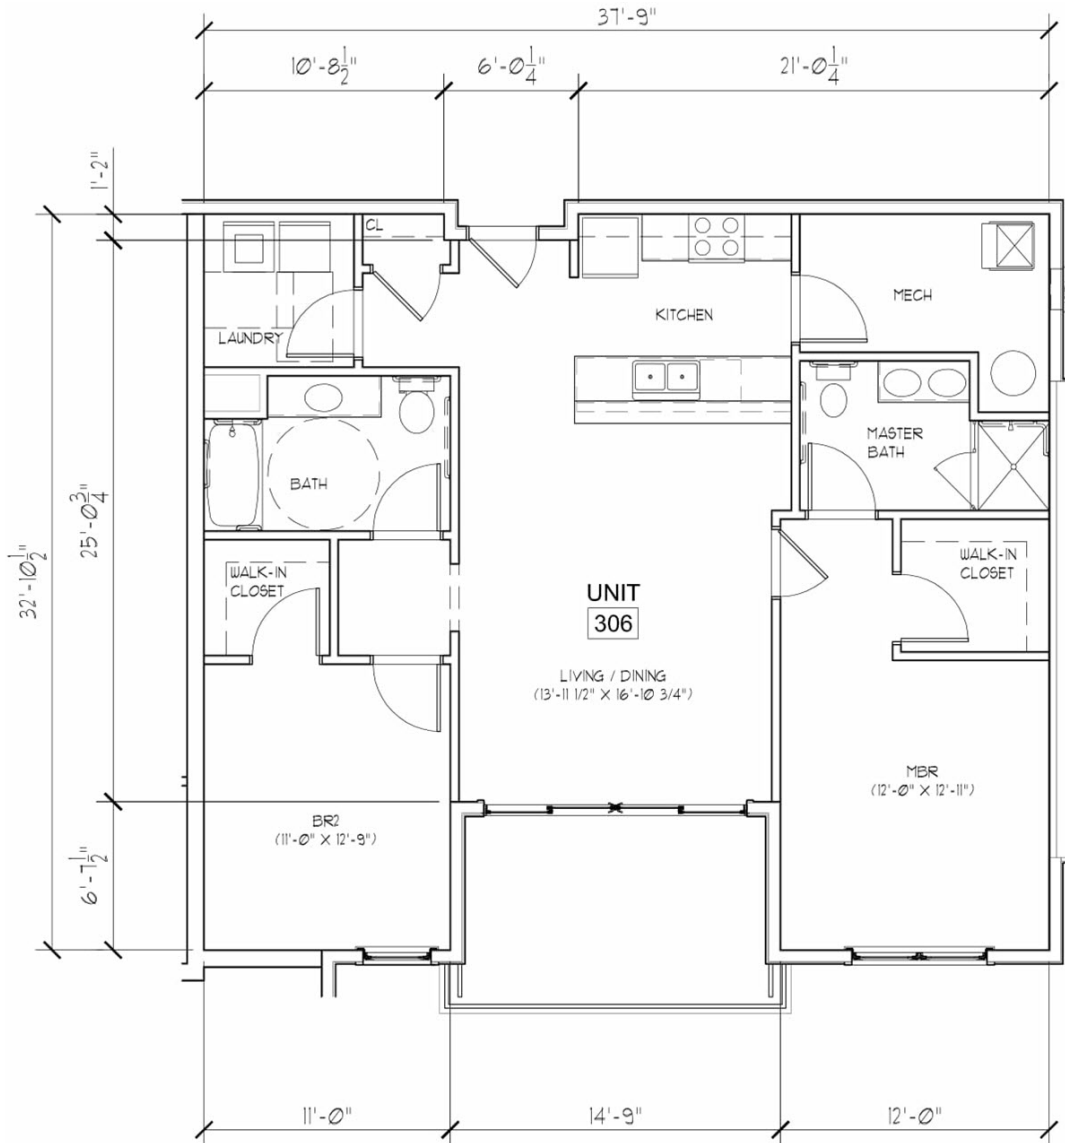

Unit 306 Layout

SCALE: 1/8"=1'-0"

UNIT 306
APPROX. AREA = 1,135 S.F.

The Scott Varley Team
REAL ESTATE Licensed Associate Real Estate Broker
518.281.6808 | SCOTTVARLEY.COM