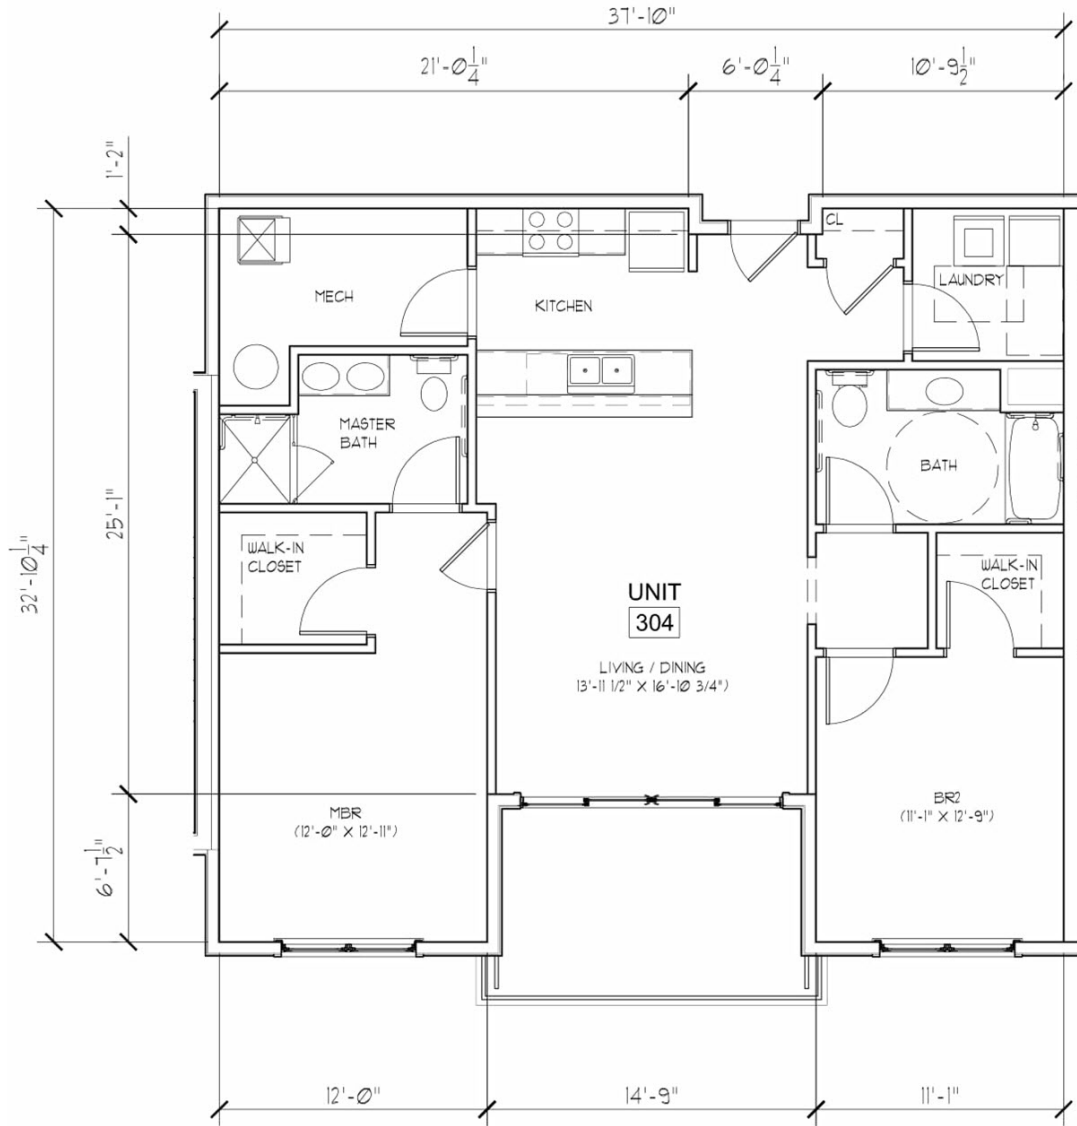

Unit 304 Layout

SCALE: 1/8"=1'-0"

UNIT 304
APPROX. AREA = 1,139 S.F.

The Scott Varley Team
REAL ESTATE Licensed Associate Real Estate Broker
518.281.6808 | SCOTTVARLEY.COM