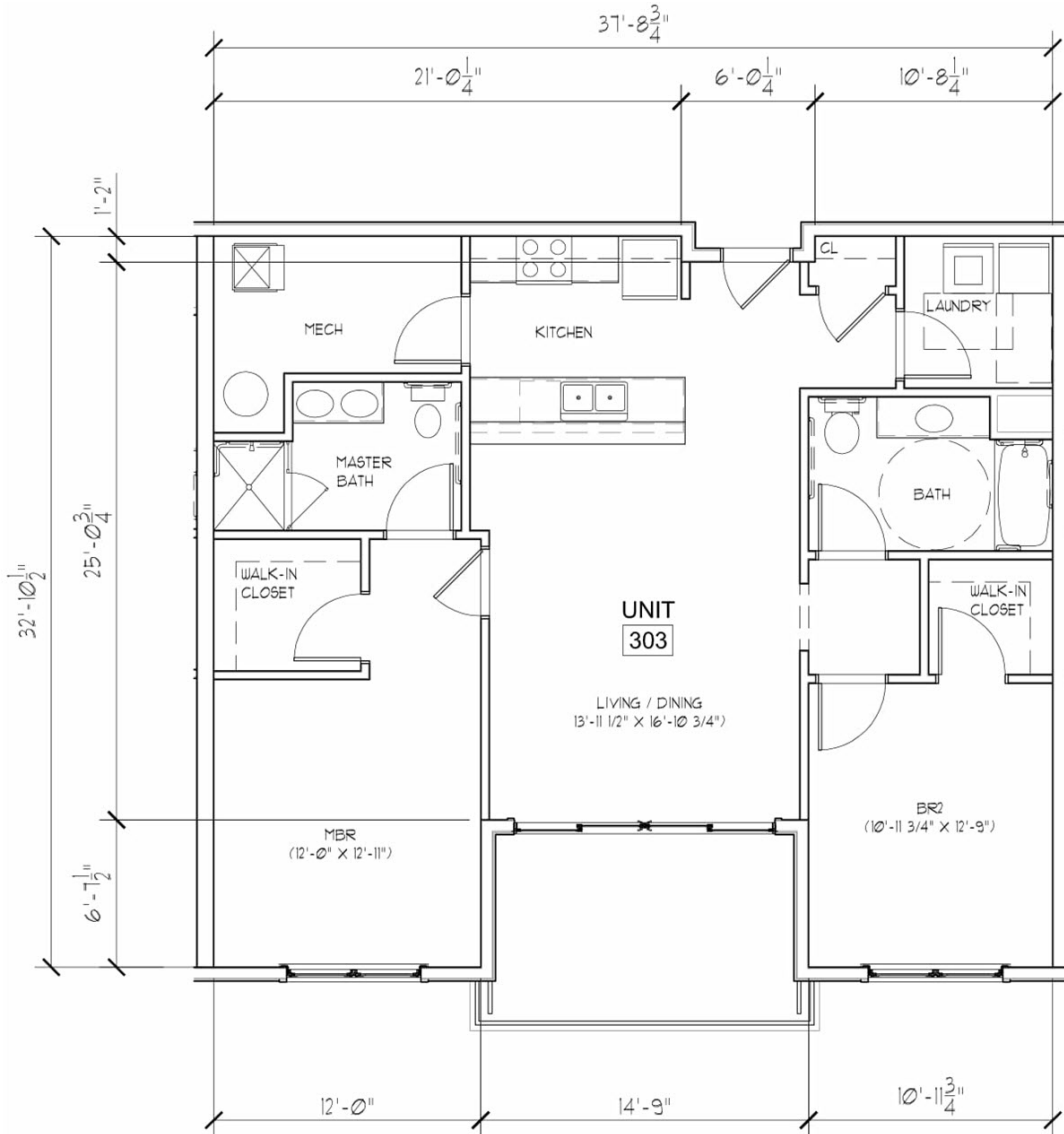

Unit 303 Layout

SCALE: 1/8"=1'-0"

UNIT 303
APPROX. AREA = 1,135 S.F.

The Scott Varley Team
REAL ESTATE Licensed Associate Real Estate Broker
518.281.6808 | SCOTTVARLEY.COM