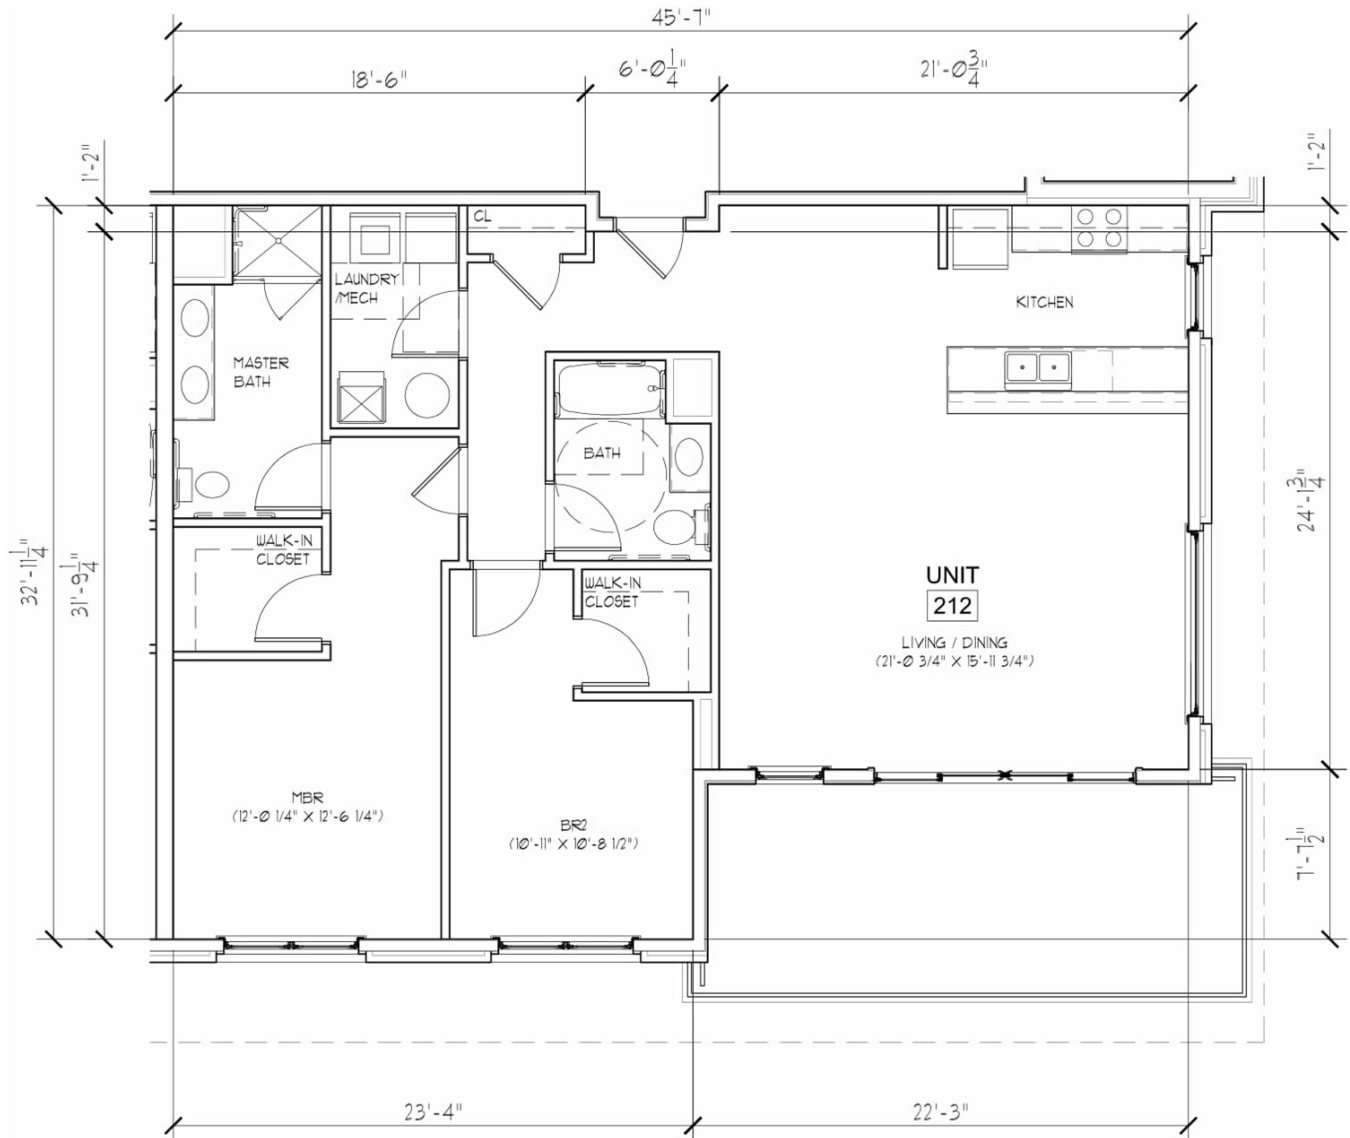

Unit 212 Layout

SCALE: 1/8"=1'-0"

UNIT 212
APPROX. AREA = 1,325 S.F.

The Scott Varley Team
REAL ESTATE Licensed Associate Real Estate Broker
518.281.6808 | SCOTTVARLEY.COM