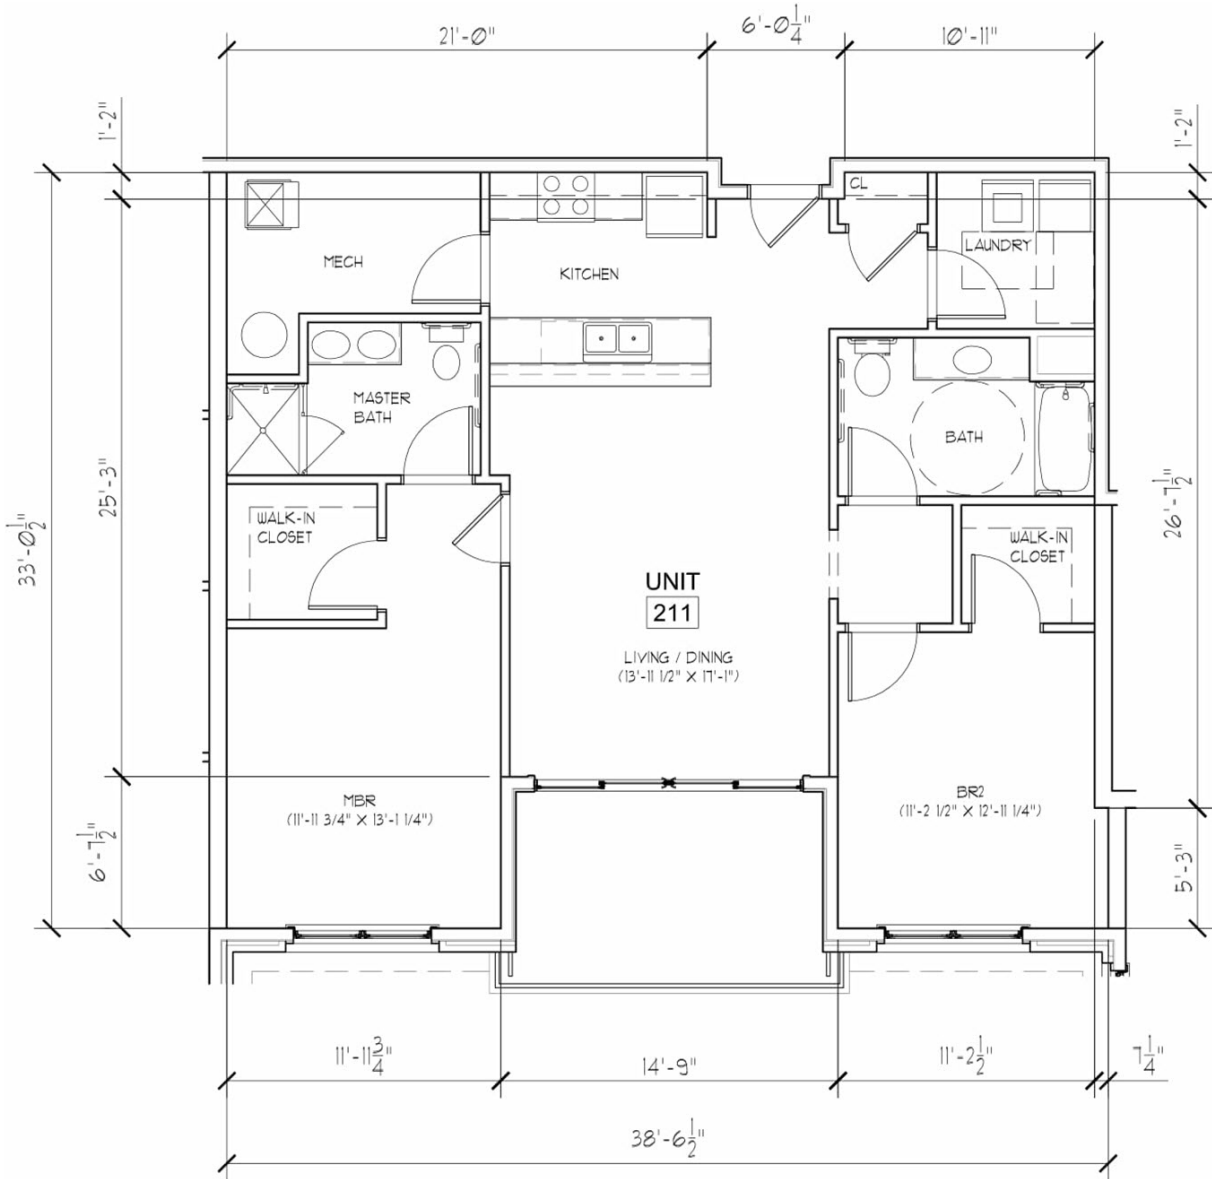

Unit 211 Layout

SCALE: 1/8"=1'-0"

UNIT 211
APPROX. AREA = 1,159 S.F.

The Scott Varley Team
REAL ESTATE Licensed Associate Real Estate Broker
518.281.6808 | SCOTTVARLEY.COM