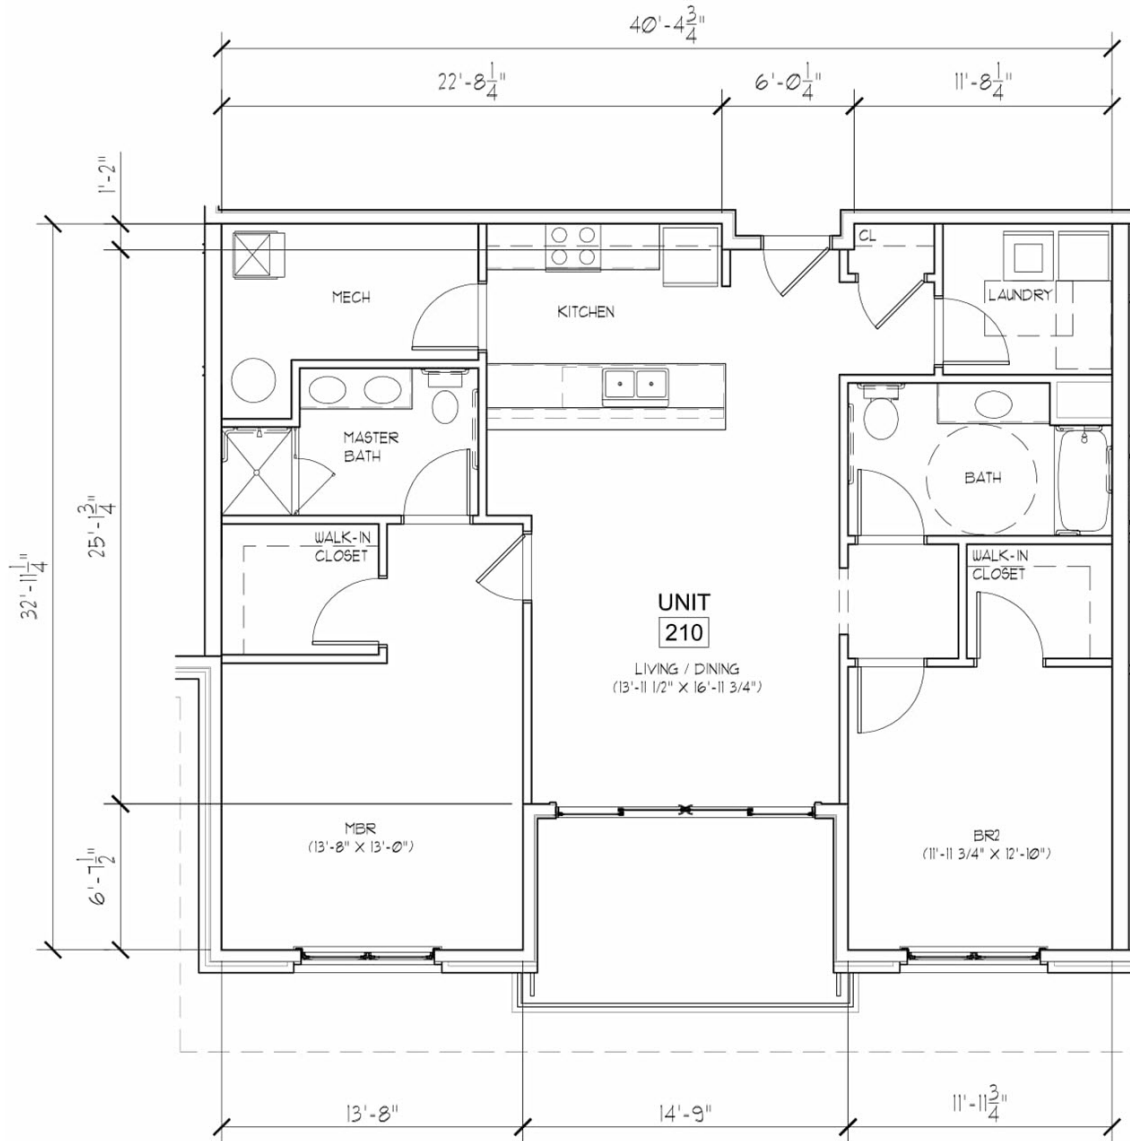

Unit 210 Layout

SCALE: 1/8"=1'-0"

UNIT 210
APPROX. AREA = 1,226 S.F.

The Scott Varley Team
REAL ESTATE Licensed Associate Real Estate Broker
518.281.6808 | SCOTTVARLEY.COM