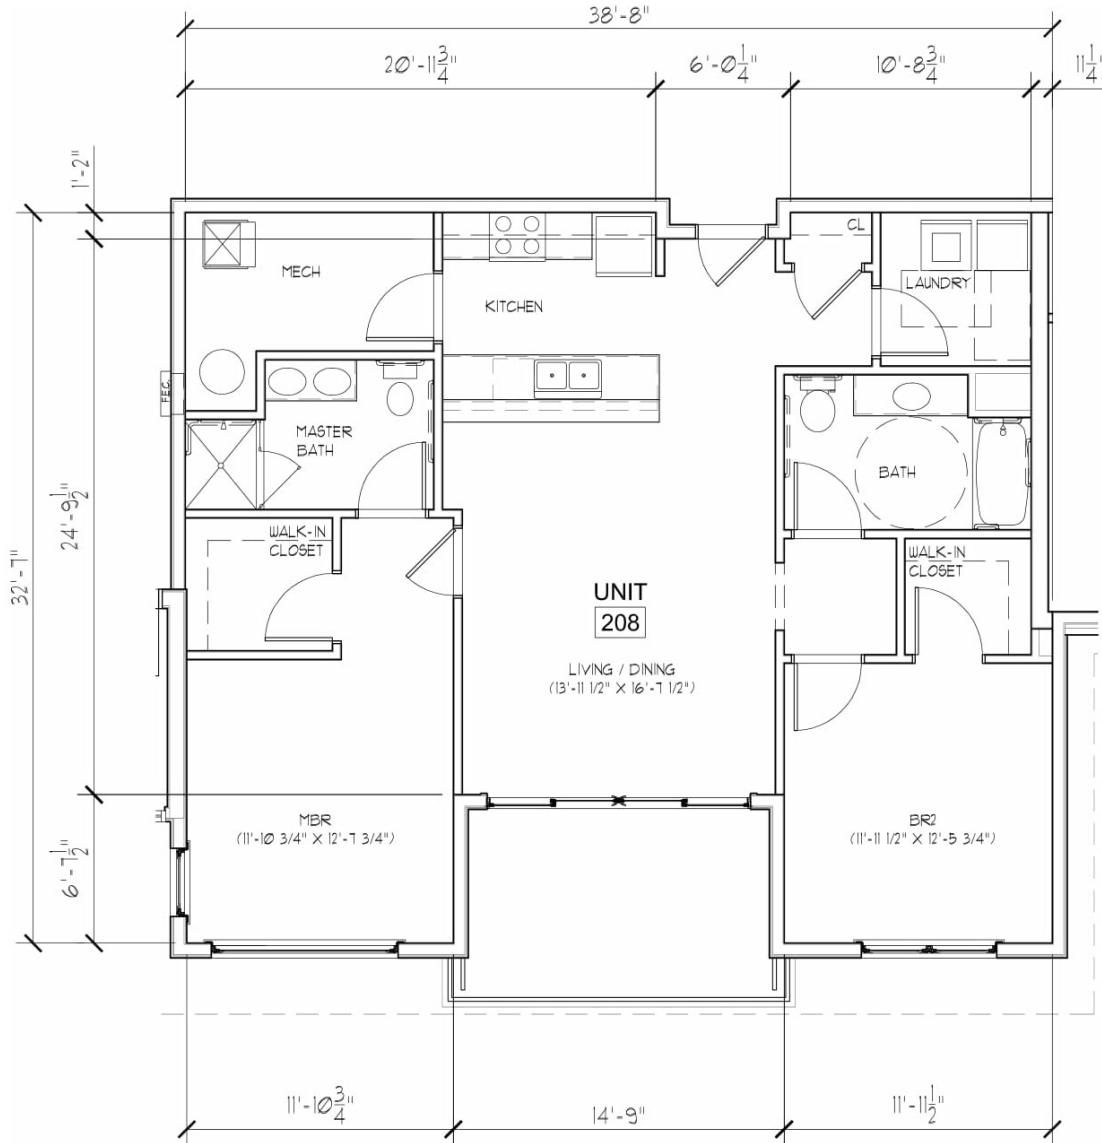

Unit 208 Layout

SCALE: 1/8"=1'-0"

UNIT 208
APPROX. AREA = 1,138 S.F.

The Scott Varley Team
REAL ESTATE Licensed Associate Real Estate Broker
518.281.6808 | SCOTTVARLEY.COM